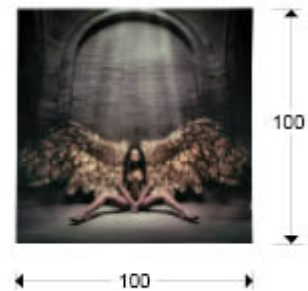

769932

>>ITEM CANCELLED

GENERAL INFORMATION

Catalogue: M41 Mobiliario y Decoración
Page: 26
EAN Code: 8435435318345

SIZES

Sizes: ↔ 100.0 ↓ 100.0 ↗ 0.4 cm
Weight: 10.0 Kg

SIZES WITH PACKAGING

Weight: 12.2 Kg
Volume: 0.0590m³
Sizes: ↔ 109.0 ↓ 109.0 ↗ 5.0 cm

ADDITIONAL INFORMATION

Material: Bright glass
Finish: Printed photography