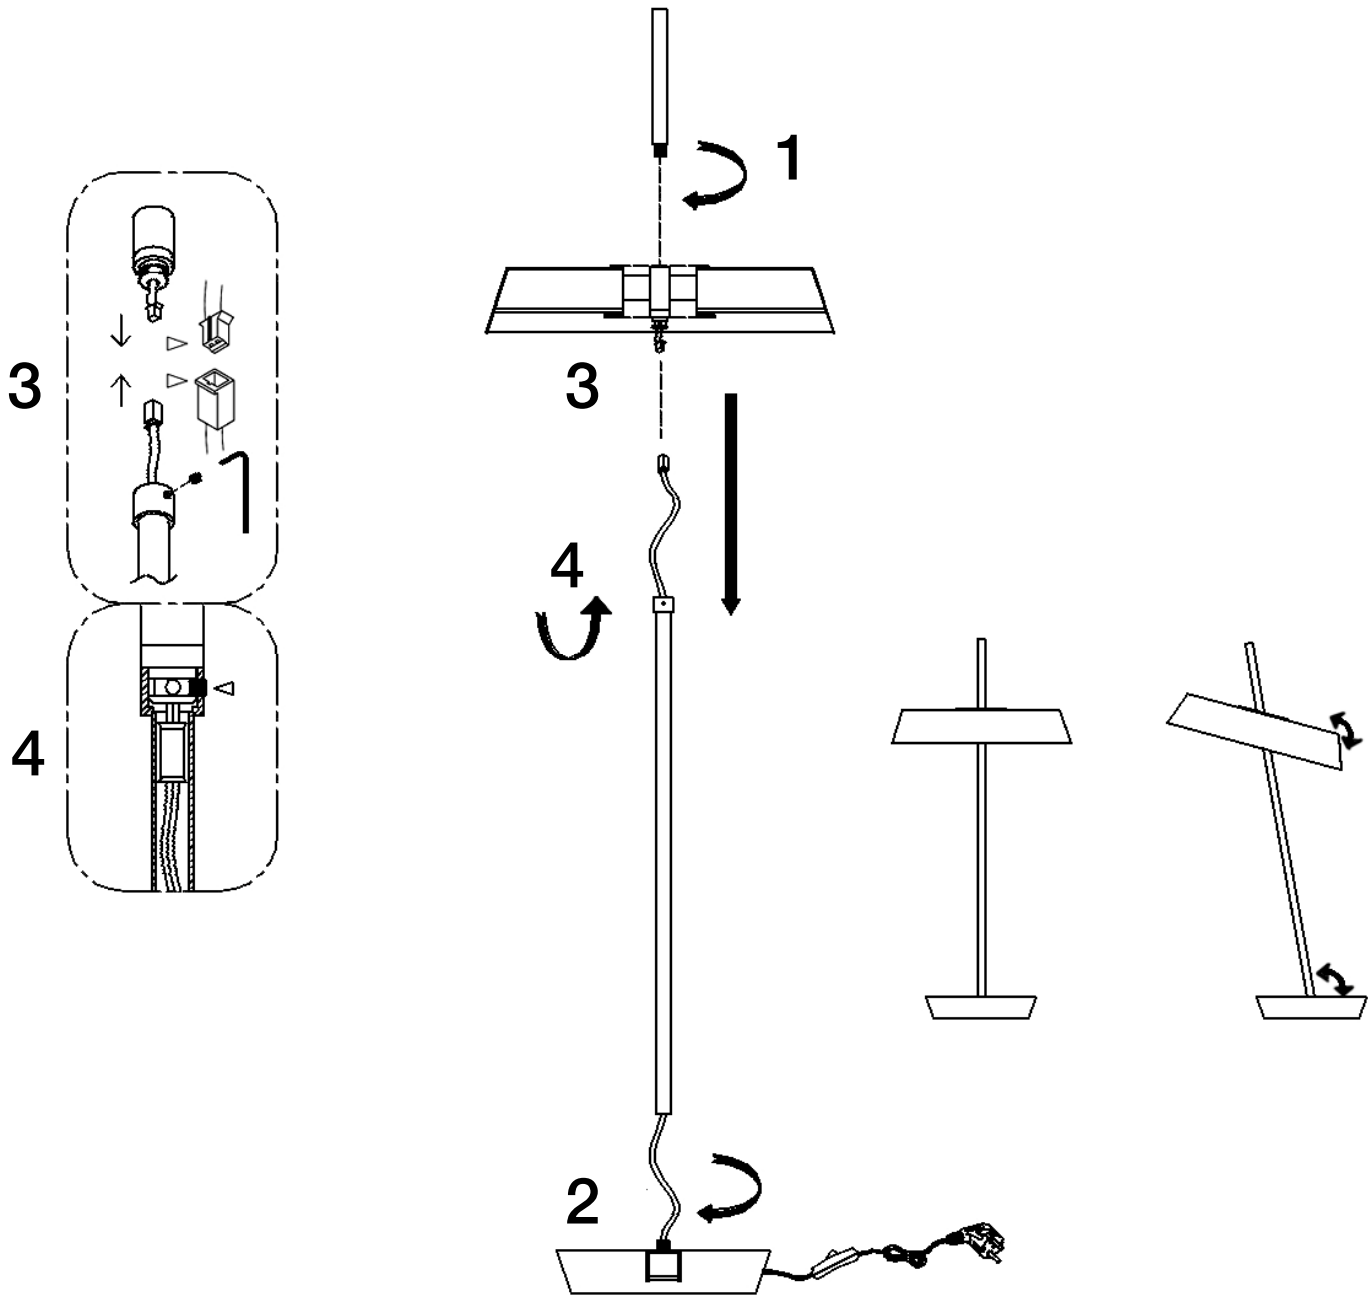

Para ver la ficha técnica de producto completa, puede usar el siguiente código QR:

You may use the following QR code to view the complete technical data sheet of the product:

If you have any technical questions, please do not hesitate to contact our technical Department.
We are at your disposal in our email: irodriguez@schuller.es