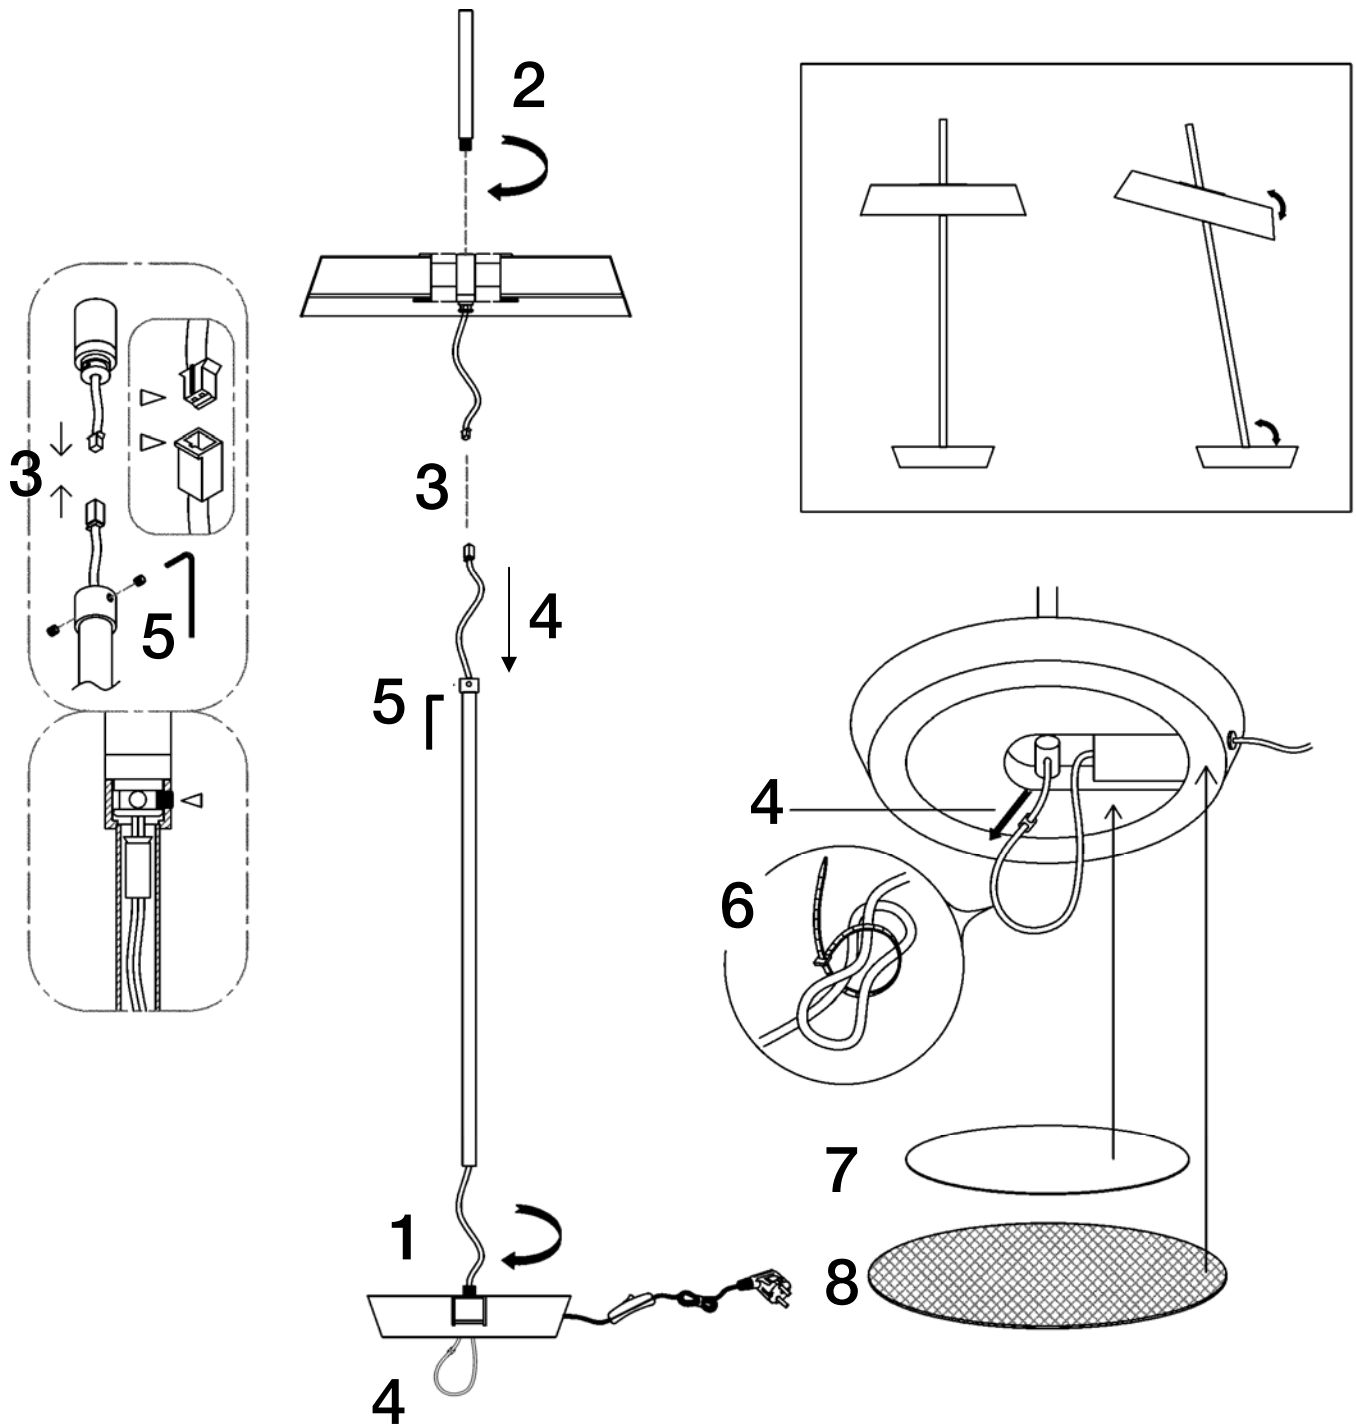

Para ver la ficha técnica de producto completa, puede usar el siguiente código QR:

You may use the following QR code to view the complete technical data sheet of the product:

If you have any technical questions, please do not hesitate to contact our technical Department.  
 We are at your disposal in our email: [irodriguez@schuller.es](mailto:irodriguez@schuller.es)