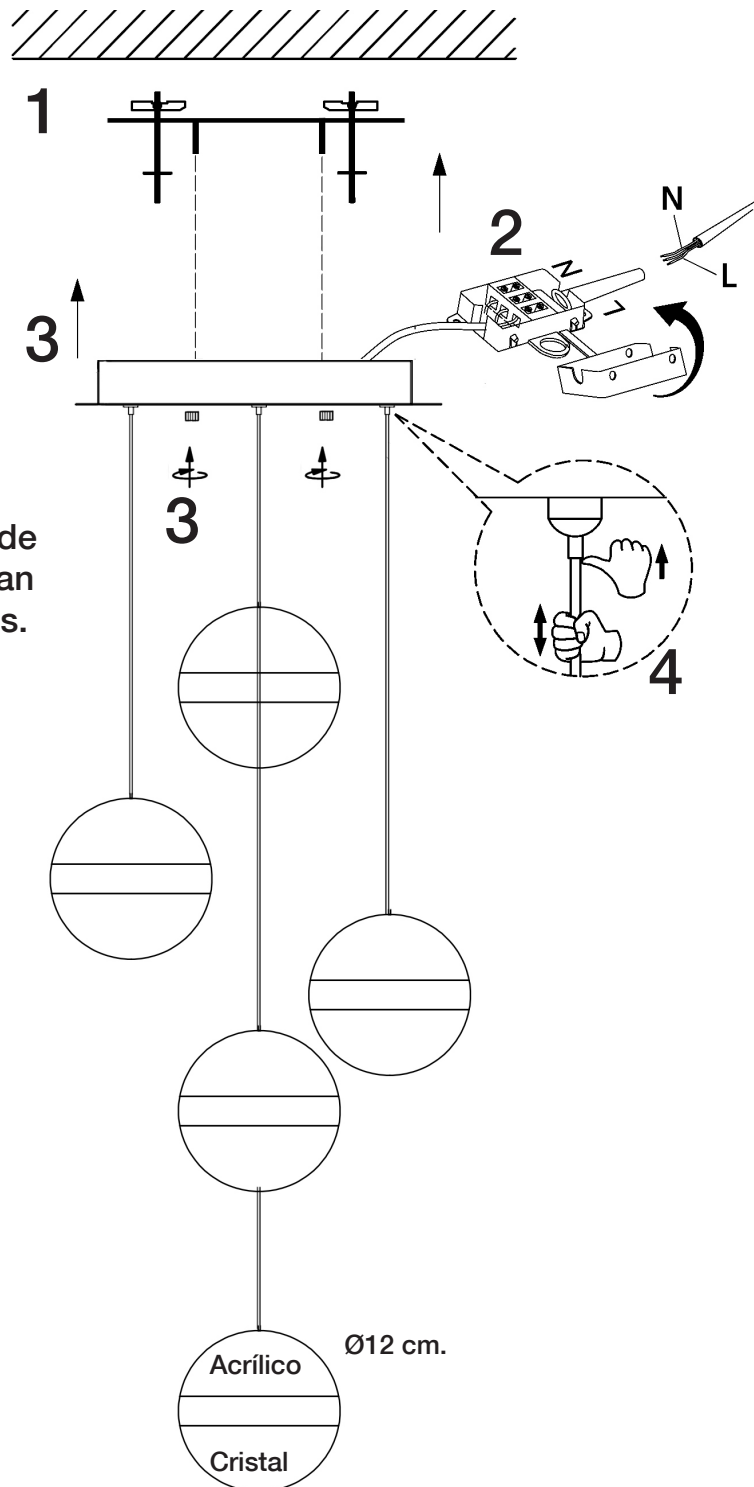

ATENCIÓN: Schuller recomienda que utilice los balancines suministrados en la instalación de este colgante

ATENCIÓN
No utilizar, productos de limpieza, que contengan disolventes o alcoholes. Dañan el metacrilato.

Para ver la ficha técnica de producto completa, puede usar el siguiente código QR: