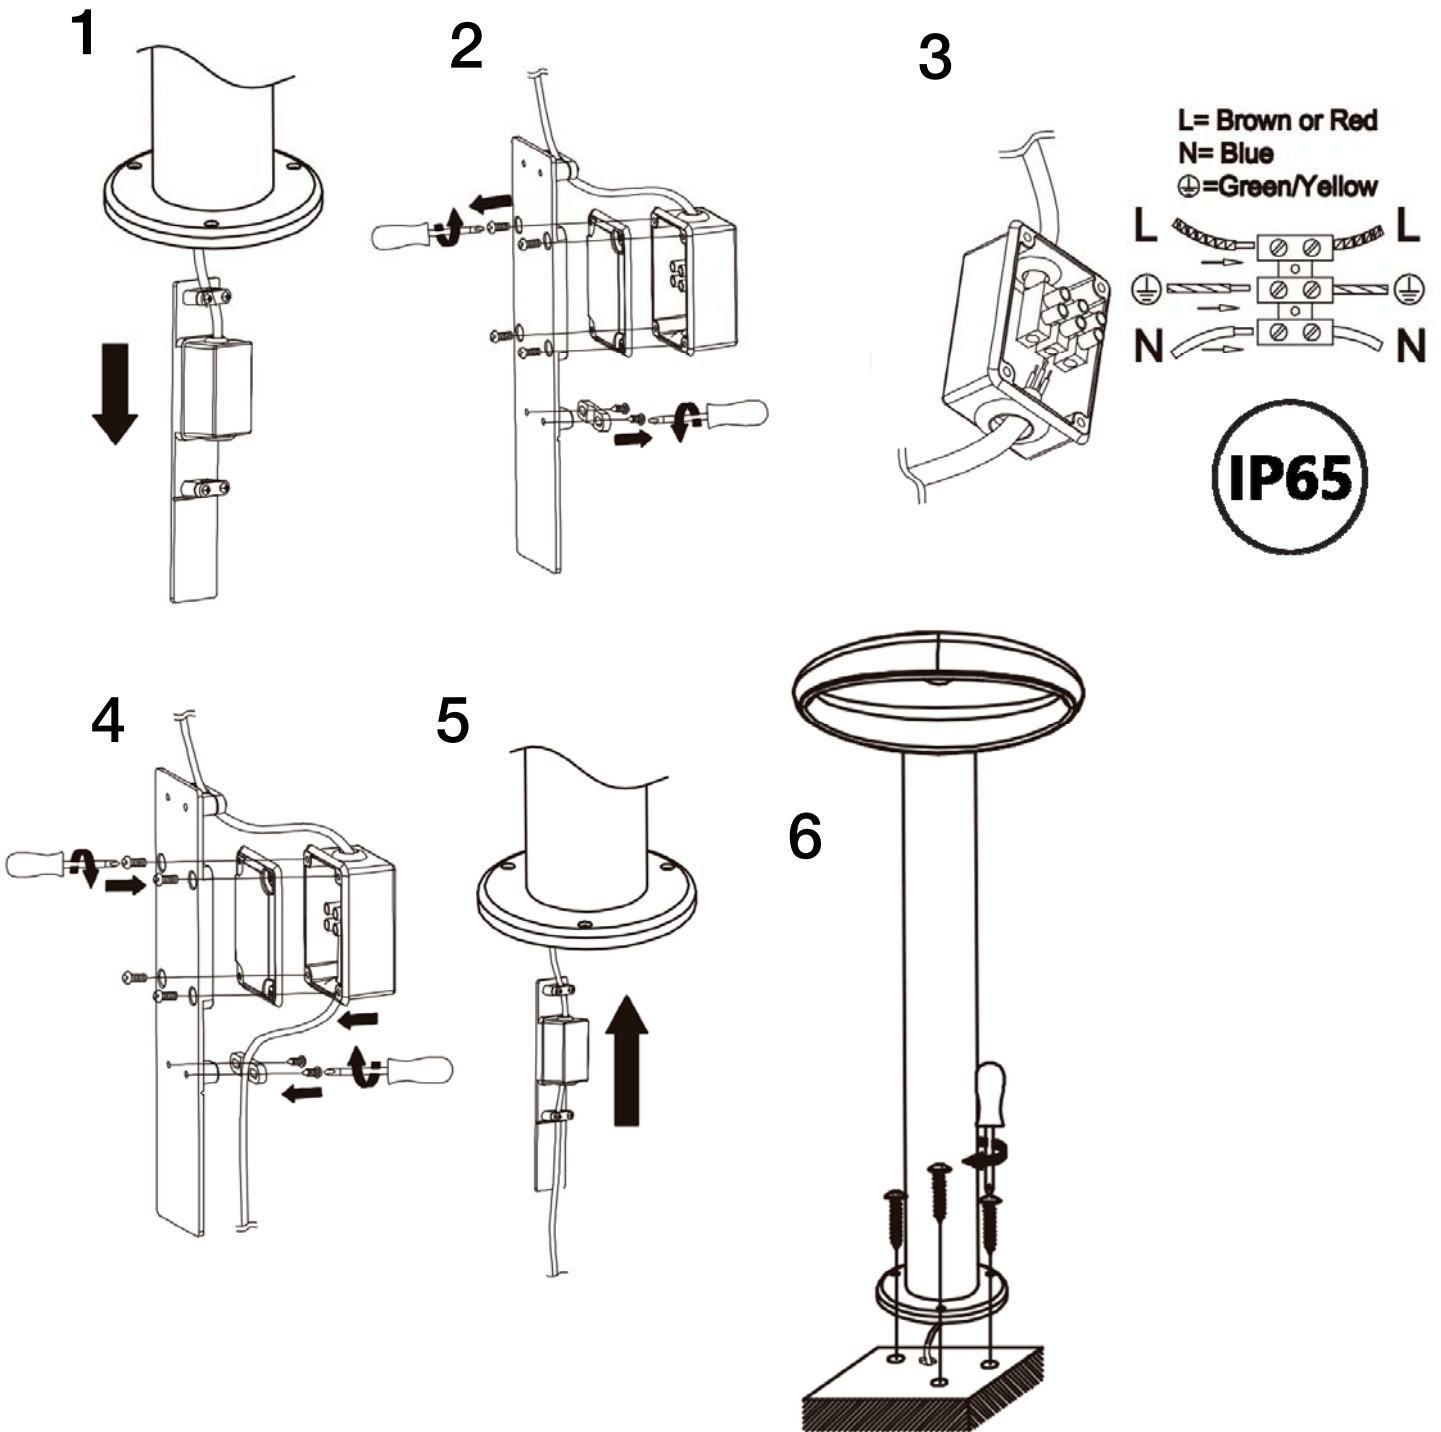

Para ver la ficha técnica de producto completa, puede usar el siguiente código QR:

You may use the following QR code to view the complete technical data sheet of the product:

If you have any technical questions, please do not hesitate to contact our technical Department.
We are at your disposal in our email: irodriguez@schuller.es