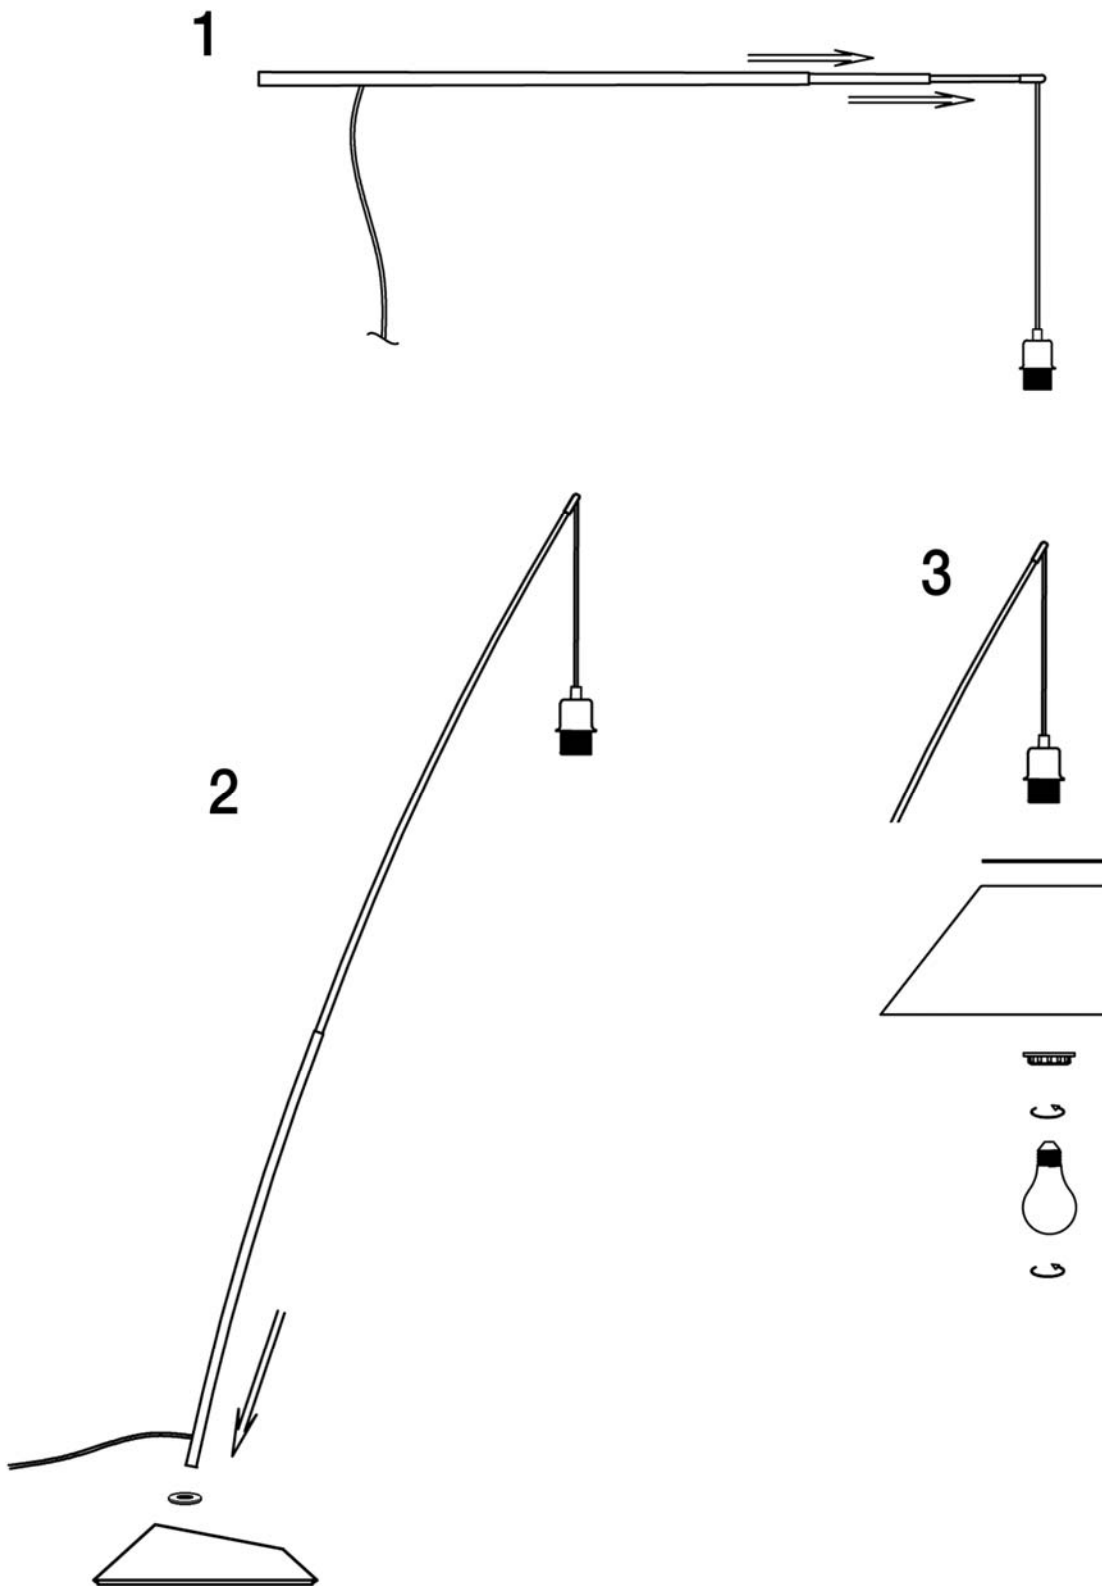

Para ver la ficha técnica de producto completa, puede usar el siguiente código QR:

You may use the following QR code to view the complete technical data sheet of the product:

If you have any technical questions, please do not hesitate to contact our technical Department.  
We are at your disposal in our email: [irodriguez@schuller.es](mailto:irodriguez@schuller.es)