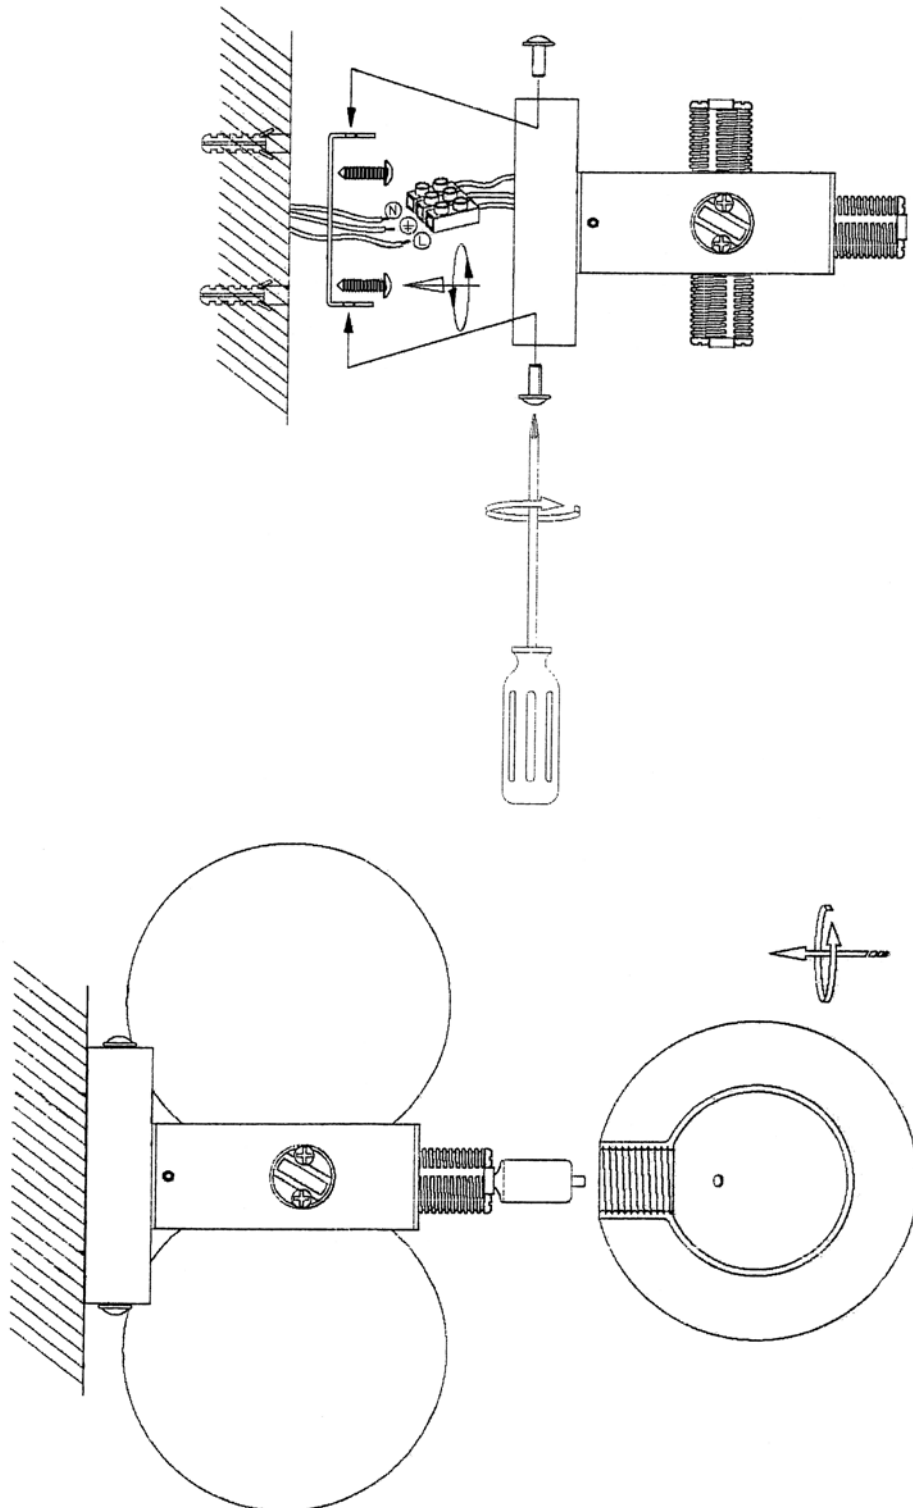

# INSTRUCCIONES DE MONTAJE

*ASSEMBLING INSTRUCTIONS*

ARTÍCULO/ ITEM : 60-0330

### CAUTION:

*Do not force the lampshade while screwing and please avoid the contact among them.*

TIPO DE BOMBILLAS/ LAMPS TYPE : 4 X G9 MÁX. 25W 230V

BOMBILLAS INCLUIDAS / LIGHT BULBS INCLUDED

BOMBILLAS NO SUJETAS A RECLAMACIÓN/ FREE LIGHT BULBS, CLAIMS ON IT WON'T BE ACCEPTED.