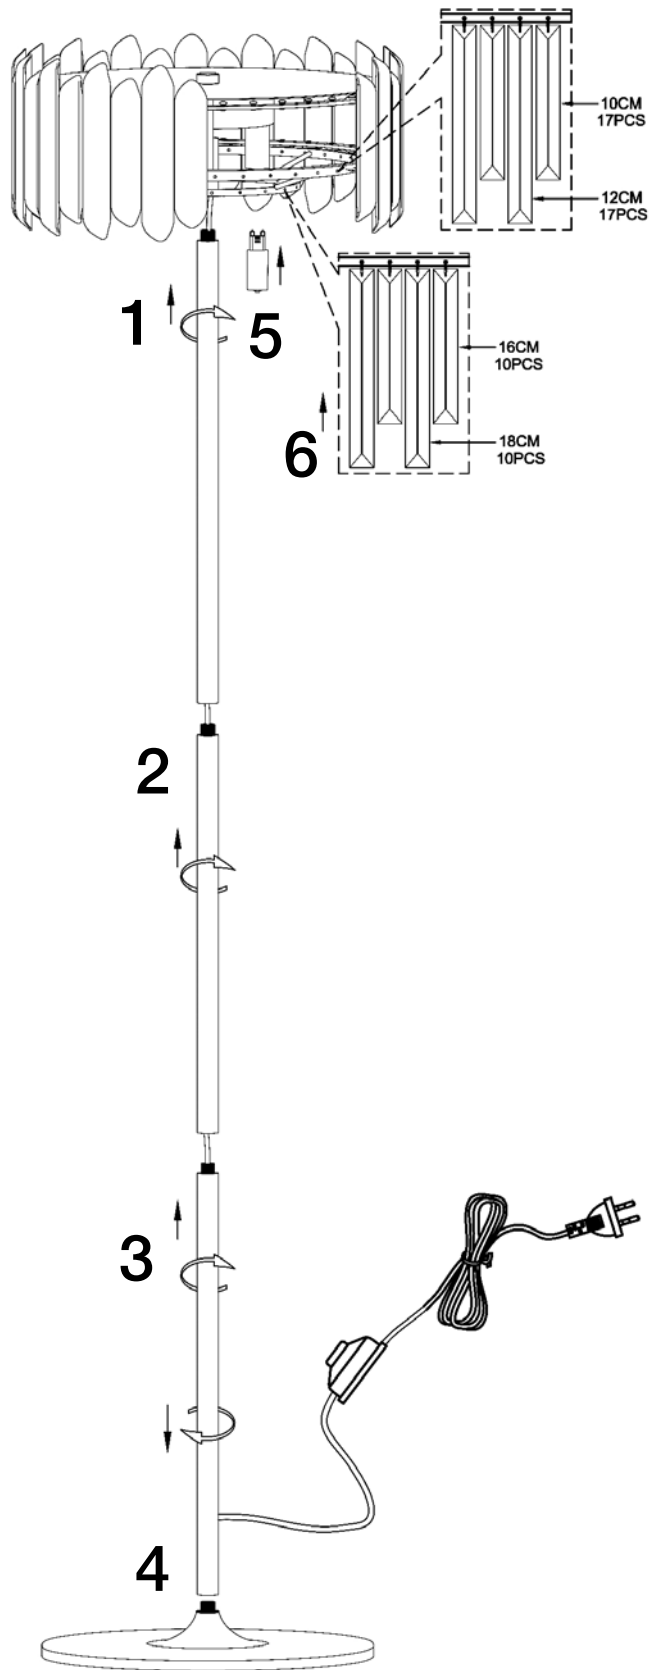

Para ver la ficha técnica de producto completa, puede usar el siguiente código QR:

You may use the following QR code to view the complete technical data sheet of the product:

If you have any technical questions, please do not hesitate to contact our technical Department.
We are at your disposal in our email: irodriguez@schuller.es