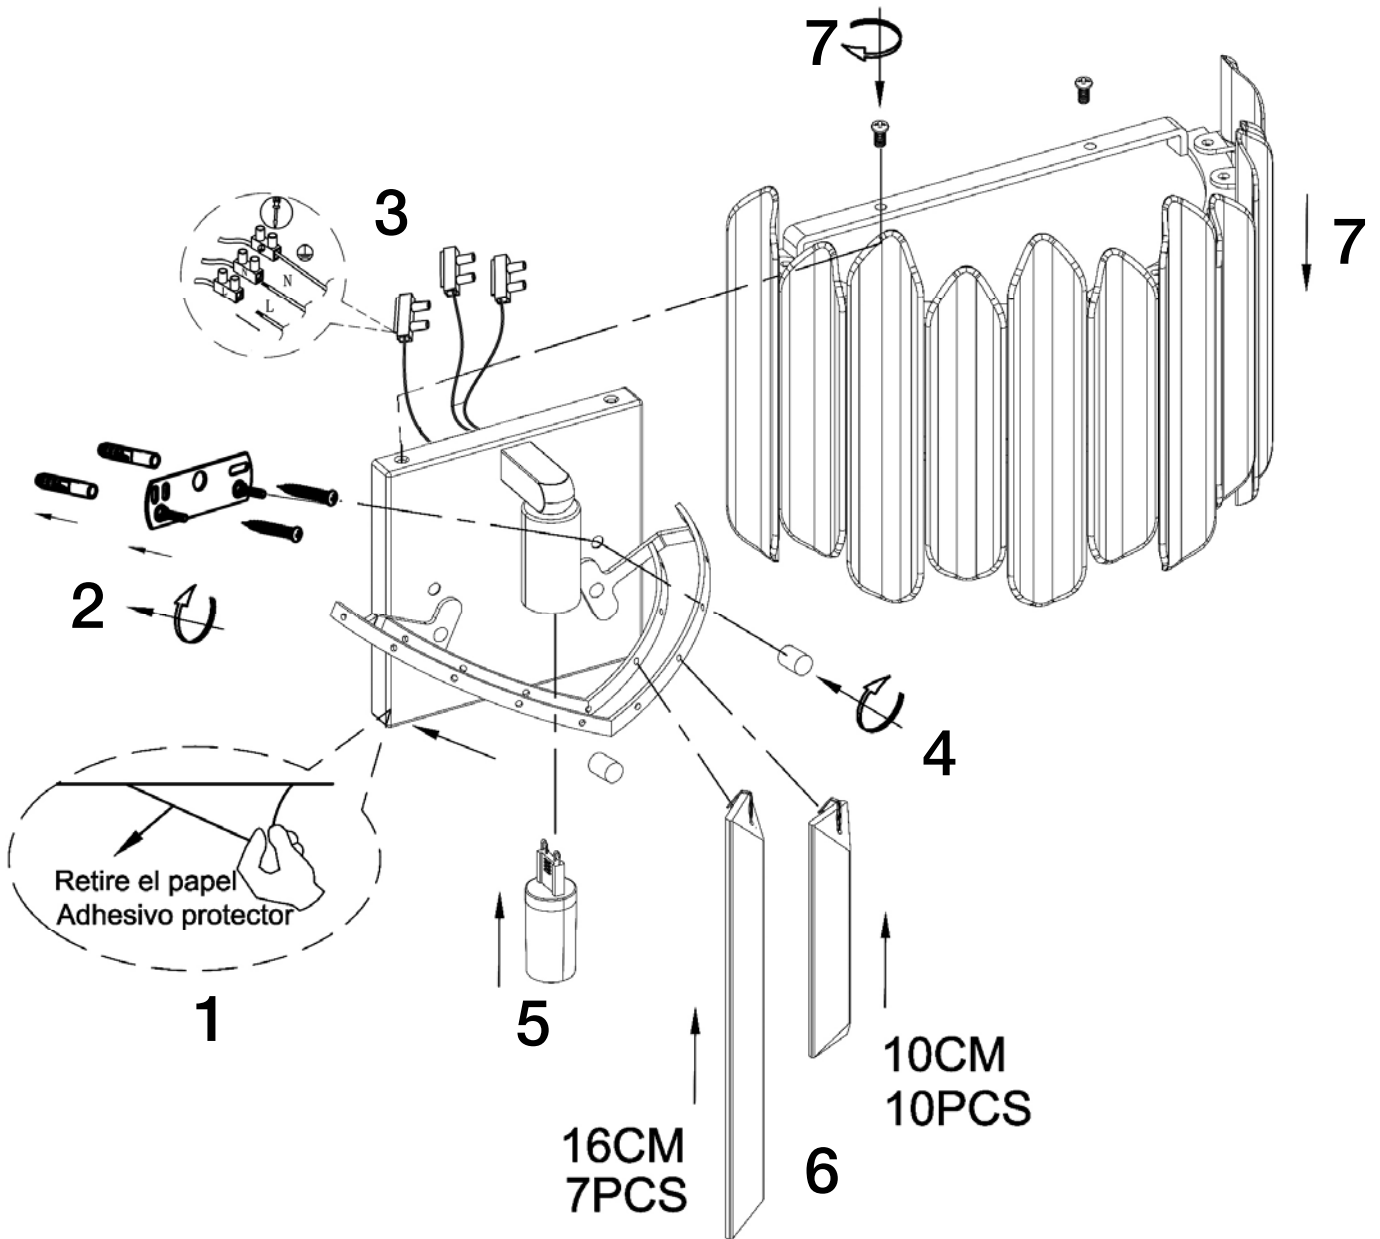

Para ver la ficha técnica de producto completa, puede usar el siguiente código QR:

You may use the following QR code to view the complete technical data sheet of the product:

If you have any technical questions, please do not hesitate to contact our technical Department.
 We are at your disposal in our email: irodriguez@schuller.es