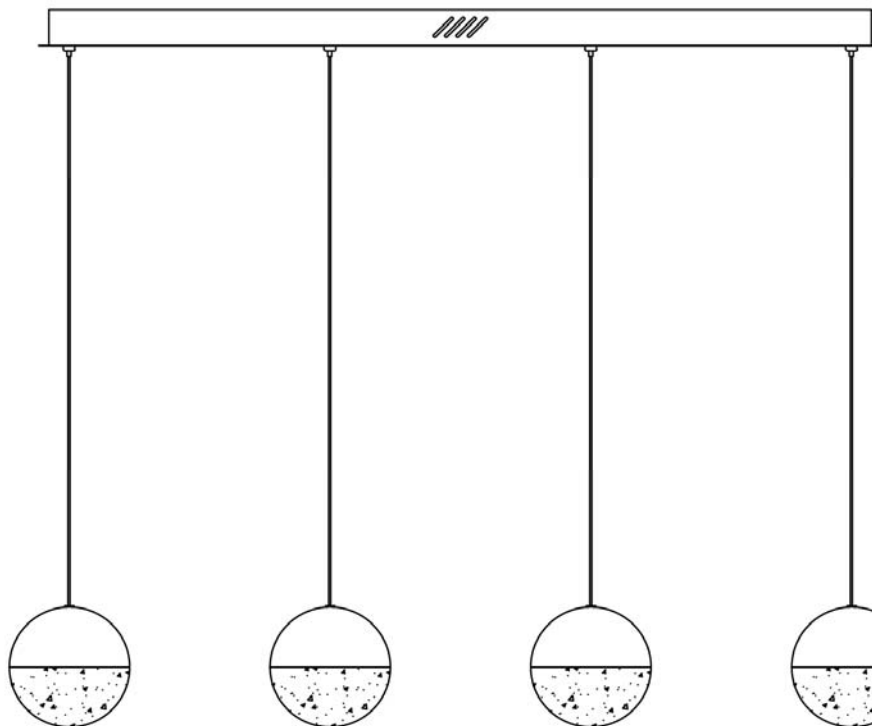

Rev.01.23

ATTENTION: Schuller recommends to use included special screws when installing this lamp.

ATTENTION
Spherical shades
Can't be disassembled

IMPORTANT NOTICE

This product includes LED drivers with 0-10V or PWM dimming. To use it with wall dimmer, use just this type of dimmers.