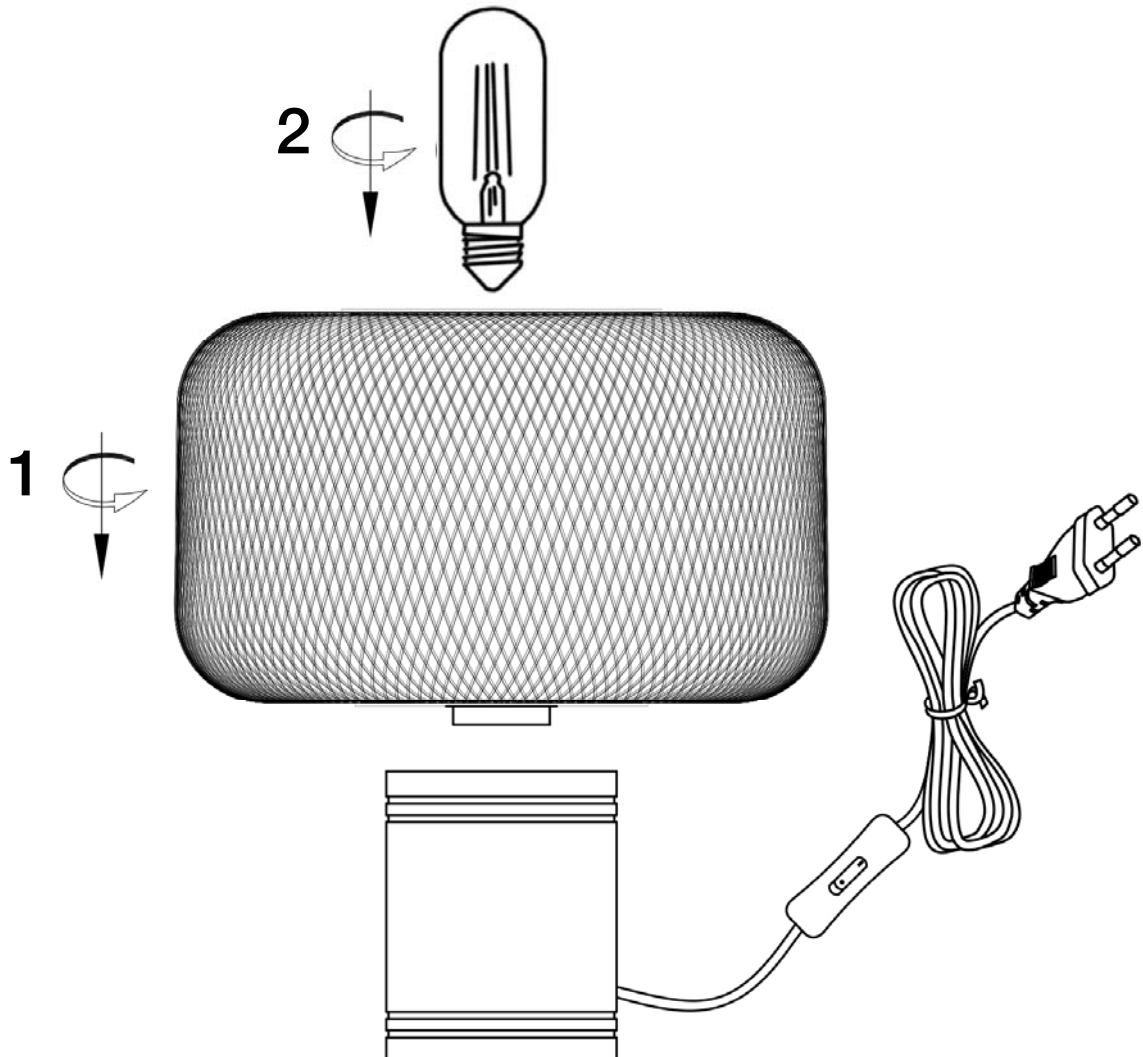

Para ver la ficha técnica de producto completa, puedes usar el siguiente código QR:

You may use the following QR code to view the complete technical data sheet of the product:

If you have any technical questions, please do not hesitate to contact our technical Department.  
We are at your disposal in our email: [irodriguez@schuller.es](mailto:irodriguez@schuller.es)