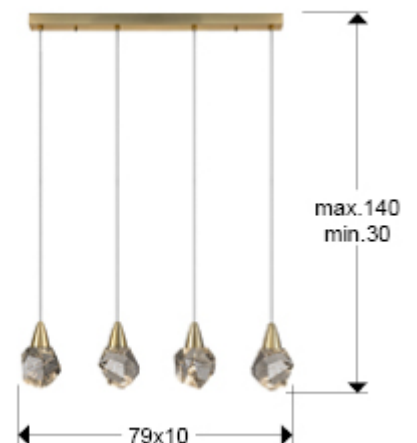

## Aquaria

157155

Pendants

Lamp of 4 LED lights, made of metal, matt gold finish. Polyhedral shades made of solid glass with decorative bubbles inside. Adjustable in height. 16W LED. 1800 lm. 3000 K.

110v version available. - This lamp is supplied with GRAVITY TOGGLES, to improve ceiling fixing.

### SIZES

Sizes: ↔ 79.0 ↓ 19.0 ↗ 10.0 cm  
Height when installed: 30.0/ max. 140.0 cm  
Weight: 6.6 Kg

### SIZES WITH PACKAGING

Weight: 7.4 Kg  
Volume: 0.0380m<sup>3</sup>  
Sizes: ↔ 81.0 ↓ 25.0 ↗ 19.0 cm

---