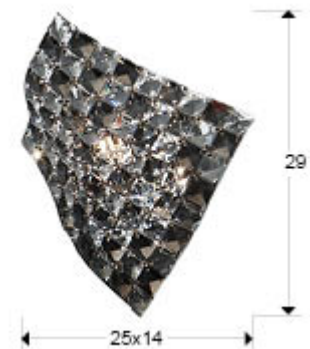

Saten

160785

Wall lamps

Wall lamp made of chromed metal and K9 faceted crystals mesh. Clear and smoke crystals.

110v version available. -This item includes 1 G9 LED 6W

GENERAL INFORMATION

Catalogue: i42 Iluminación
Page: 264
EAN Code: 8435435301057
Type: Wall lamps
Collection: Saten

SIZES

Sizes: → 25.0 ↓ 29.0 ↗ 14.0 cm
Weight: 0.7 Kg

SIZES WITH PACKAGING

Weight: 1.2 Kg
Volume: 0.0120m³
Sizes: → 29.0 ↓ 14.0 ↗ 29.0 cm

TECHNICAL INFORMATION

Energy class: A+
IP protection: IP 20
Electric class: Class 1
Maximum power: 1x10W
Voltage: 220/240 V
Frequency: 50 Hz