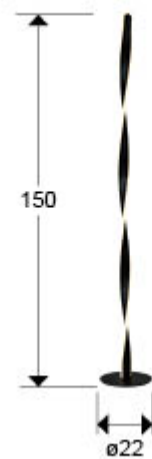

## Twist

219204

Floor lamps

Floor lamp made of metal finished in matt black. Opal silicone diffuser. 40W, 2600 lm, 3000K.

110v version available.

### GENERAL INFORMATION

Catalogue: i44 Iluminación  
Page: 159  
EAN Code: 8435435341855  
Type: Floor lamps  
Collection: Twist

### SIZES

Sizes:  $\varnothing$  22.0  $\updownarrow$  150.0 cm  
Weight: 2.7 Kg

### SIZES WITH PACKAGING

Weight: 4.2 Kg  
Volume: 0.0630m<sup>3</sup>  
Sizes:  $\leftrightarrow$  154.0  $\updownarrow$  14.0  $\nearrow$  29.0 cm

---