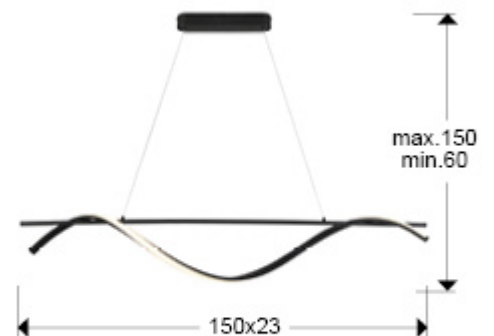

## Boa

307529

Pendants

Recommended product

Lamp with LED light, DIMADO and CCT color change, made of metal and aluminium finished in sanded matt black. Opal silicone diffuser. 26W LED. 1350 lm. 2.700-5000 K. Includes remote control.

This product uses a dimmer and a radio frequency remote control to adjust the intensity and colour temperature. Compatible with the TUYA app for light regulation from smartphone or tablet. - This lamp is supplied with GRAVITY TOGGLES, to improve ceiling fixing.

### SIZES

Sizes: ↔ 150.0 ↓ 23.0 ↗ 23.0 cm  
Height when installed: 60.0/ max. 150.0 cm  
Weight: 1.7 Kg

### SIZES WITH PACKAGING

Weight: 3.0 Kg  
Volume: 0.1350m<sup>3</sup>  
Sizes: ↔ 155.0 ↓ 29.0 ↗ 30.0 cm

---