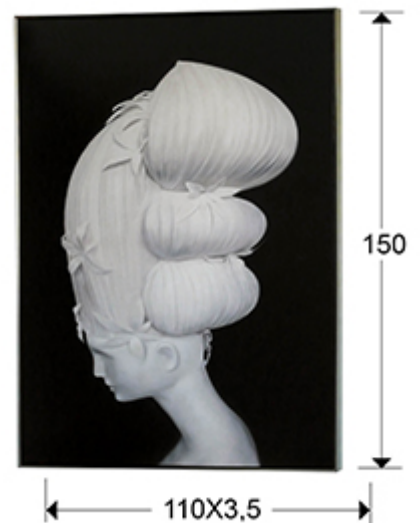

Clio

Paintings

316872

Printed canvas of woman profile with elaborated headdress.
Frame finished in satin black and silver.

GENERAL INFORMATION

Catalogue: M34 Mobiliario y Decoración
Page: 159
Type: Paintings
Collection: Clio

SIZES

Sizes: ↔ 110.0 ↓ 150.0 ↗ 3.5 cm
Weight: 4.1 Kg

SIZES WITH PACKAGING

Weight: 7.0 Kg
Volume: 0.1630m³
Sizes: ↔ 116.0 ↓ 156.0 ↗ 9.0 cm

ADDITIONAL INFORMATION

Material: canvas print, wood
Finish: black, silver