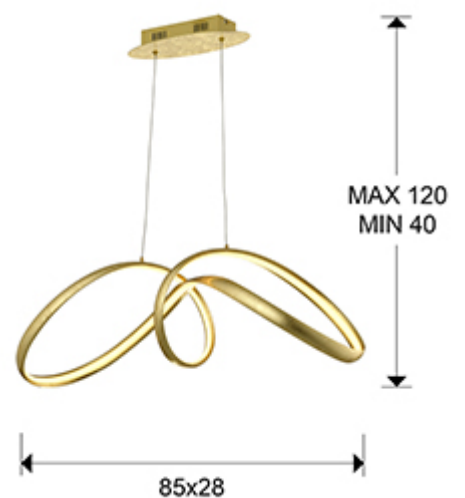

Lia 328326

Pendants

Lamp made of steel and aluminium. GOLD LEAF finish. Opal silicone diffuser. Adjustable height. LED lighting 32 W. 1800 lm. 3000 K.

110v version also available. - This lamp is supplied with GRAVITY TOGGLES, to improve ceiling fixing.

GENERAL INFORMATION

Catalogue: i44 Iluminación
Page: 192
EAN Code: 8435435329150
Type: Pendants
Collection: Lia

SIZES

Sizes: ↔ 85.0 ↓ 25.0 ↗ 28.0 cm
Height when installed: 40.0/ max. 120.0 cm
Weight: 2.0 Kg

SIZES WITH PACKAGING

Weight: 3.6 Kg
Volume: 0.0970m³
Sizes: ↔ 92.0 ↓ 32.0 ↗ 33.0 cm

TECHNICAL INFORMATION

IP protection: IP 20
Electric class: Class 1
Maximum power: 32W
Voltage: 220/240 V
Frequency: 50/60 Hz
Colour temperature: 3,000 K
Average lifespan: 50,000 h
Power factor: >0.9
CRI: >80

ADDITIONAL INFORMATION

Material: Steel, aluminium, silicone
Finish: Gold leaf, opal