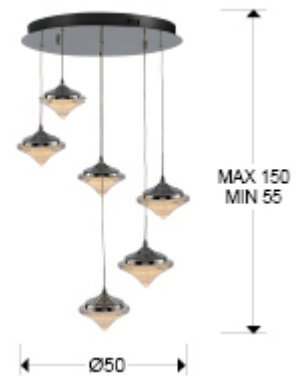

SIZES

Sizes: $\varnothing$ 50.0 $\updownarrow$ 120.0 cm
Height when installed: 55.0/ max. 150.0 cm
Weight: 7.1 Kg

SIZES WITH PACKAGING

Weight: 8.8 Kg
Volume: 0.0680m³
Sizes: $\leftrightarrow$ 56.0 $\updownarrow$ 22.5 $\nearrow$ 54.0 cm