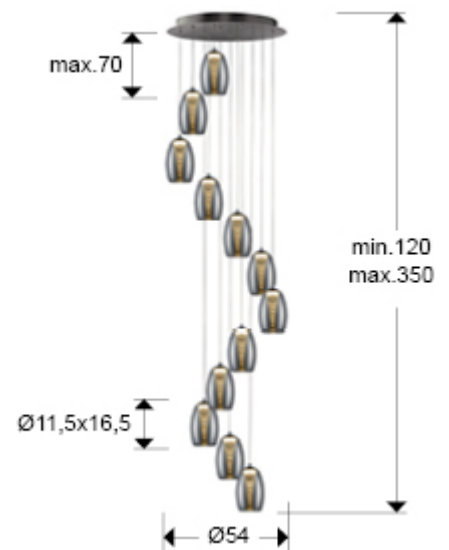

## Nebula

584541

Pendants

Lamp of 12 LED lights, made of metal, chrome finish. Double shade, exterior made of shimmered glass and interior in clear polycarbonate with layered cone shape. Adjustable in length. 12x5W LED. 5.400 lm 3.000 K.

110v version available. - This lamp is supplied with GRAVITY TOGGLES, to improve ceiling fixing.

### SIZES

Sizes:  $\varnothing$  54.0  $\updownarrow$  200.0 cm  
Height when installed: 120.0/ max. 350.0 cm  
Weight: 8.6 Kg

### SIZES WITH PACKAGING

Weight: 10.4 Kg  
Volume: 0.1200m<sup>3</sup>  
Sizes:  $\leftrightarrow$  57.0  $\updownarrow$  37.0  $\swarrow$  57.0 cm

---