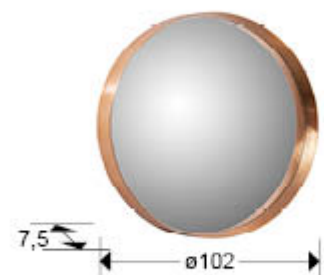

## Mia 646253

Mirrors with frame

Decorative mirror, with frame made of PU, rose GOLD LEAF finish.

### GENERAL INFORMATION

EAN Code: 8435435342357  
Type: Mirrors with frame  
Collection: Mia

### SIZES

Ø 102.0 x 7.5 cm  
Weight: 23.0 Kg