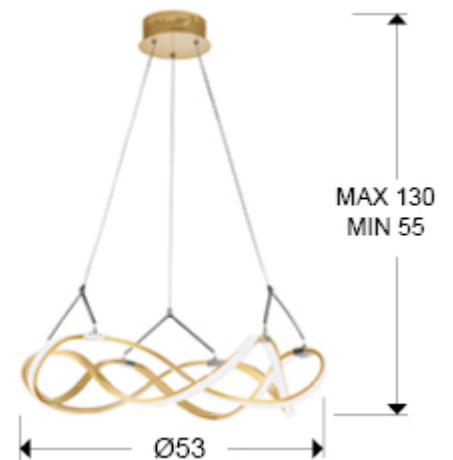

Molly

Pendants

763712

LED lamp, made of brushed aluminium, rose gold finish with chrome details. Opal silicone diffusers. Adjustable height. 30W LED, 2700 lm, 3000 K. DIMMABLE.

This product uses a 0-10V dimmable LED driver. To dim the light use a LED wall dimmer with these features. 110v version also available. · This lamp is supplied with GRAVITY TOGGLES, to improve ceiling fixing.

GENERAL INFORMATION

Catalogue: i44 Iluminación
Page: 186
EAN Code: 8435435325336
Type: Pendants
Collection: Molly

SIZES

Sizes: Ø 53.0 ↓ 22.0 cm
Height when installed: 55.0/ max. 130.0 cm
Weight: 1.2 Kg

SIZES WITH PACKAGING

Weight: 2.9 Kg
Volume: 0.0690m³
Sizes: ↔ 64.0 ↓ 19.0 ↗ 57.0 cm

TECHNICAL INFORMATION

IP protection: IP 20
Electric class: Class 1
Maximum power: 30W
Voltage: 180/240 V
Frequency: 50/60 Hz
Colour temperature: 3,000 K
Average lifespan: 50,000 h
Power factor: >0.95
CRI: >80

ADDITIONAL INFORMATION

Material: Aluminium, acrylic
Finish: Rose gold, opal
Cable colour: clear