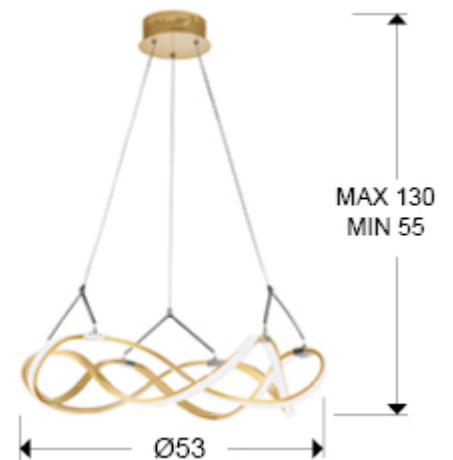

Molly

Pendants

763712

LED lamp, made of brushed aluminium, rose gold finish with chrome details. Opal silicone diffusers. Adjustable height. 30W LED, 2700 lm, 3000 K. DIMMABLE.

This product uses a 0-10V dimmable LED driver. To dim the light use a LED wall dimmer with these features. 110v version also available. · This lamp is supplied with GRAVITY TOGGLES, to improve ceiling fixing.

GENERAL INFORMATION

Catalogue: i44 Iluminación
Page: 186
EAN Code: 8435435325336
Type: Pendants
Collection: Molly

SIZES

Sizes: Ø 53.0 ↓ 22.0 cm
Height when installed: 55.0/ max. 130.0 cm
Weight: 1.2 Kg

SIZES WITH PACKAGING

Weight: 2.9 Kg
Volume: 0.0690m³
Sizes: ↔ 64.0 ↓ 19.0 ↗ 57.0 cm

TECHNICAL INFORMATION

IP protection: IP 20
Electric class: Class 1
Maximum power: 30W
Voltage: 100/240 V
Frequency: 50/60 Hz
Colour temperature: 3,000 K
Average lifespan: 50,000 h
Power factor: >0.95
CRI: >80

ADDITIONAL INFORMATION

Material: Aluminium, acrylic
Finish: Rose gold, opal
Cable colour: clear