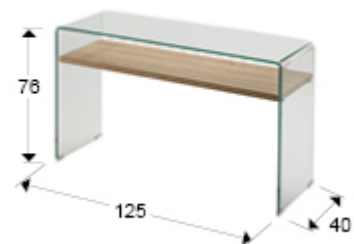

Sonoma

764352

Console tables

Console table made of tempered and curved clear glass of 10mm. MDF shelf, melamine finish in sonoma wood.

GENERAL INFORMATION

Catalogue: M34 Mobiliario y Decoración
Page: 26
EAN Code: 8435435322021
Type: Console tables
Collection: Sonoma

SIZES

Sizes: ↔ 125.0 ↓ 76.0 ↗ 40.0 cm
Weight: 37.4 Kg
Packaging weight 1: 31.8 Kg
Packaging weight 2: 5.6 Kg

SIZES WITH PACKAGING

Weight: 45.8 Kg
Volume: 0.5070m³
Number of cartons: 2
Sizes of carton No.1: ↔ 129.0 ↓ 82.0 ↗ 45.0 cm
Sizes of carton No.2: ↔ 128.0 ↓ 6.0 ↗ 41.0 cm