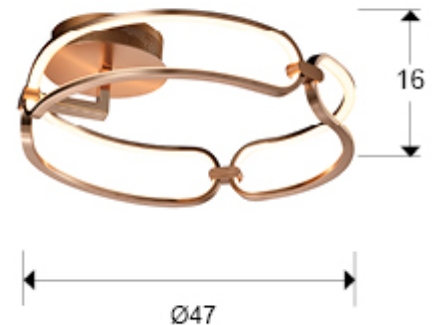

Colette

786430

Flush Ceiling Lamps

Small ceiling lamp, LED, made of brushed aluminium, rose gold finish. Opal silicone diffusers. 37W LED, 3330 lm, 3000 K. DIMMABLE

Recommended product

This product includes LED drivers with TRIAC and 0-10V dimming. You may dimm this item by using a wall mounted TRIAC or 0-10V dimmer switch. · This lamp is supplied with GRAVITY TOGGLES, to improve ceiling fixing.

GENERAL INFORMATION

Catalogue: i42 Iluminación
Page: 120
EAN Code: 8435435327798
Type: Flush Ceiling Lamps
Collection: Colette

SIZES

Sizes: Ø 47.0 ↓ 16.0 cm
Weight: 1.6 Kg

SIZES WITH PACKAGING

Weight: 2.7 Kg
Volume: 0.0700m³
Sizes: ↔ 54.0 ↓ 24.0 ↗ 54.0 cm

DRIVER LED

Make: SCHULLER
Model: 74041
Quantity: 1 Units
Dimmable: Sí
Type of dimming: Triac&0-10V
Maximum power: 40W
Frequency: 50-60 Hz
Primary voltage: 180-240 V
Type: Voltaje constante
Secondary voltage: 24 V
Sizes: ↔ 11,5 ↓ 2,5 ↗ 4,0 cm

ADDITIONAL INFORMATION

Material: Aluminium, silicone
Finish: Rose gold, opal