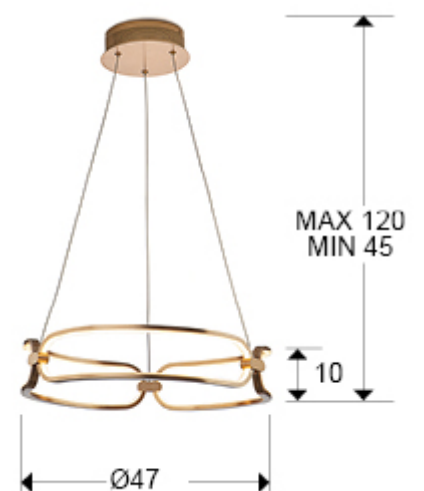

Colette

786621

Pendants

Small LED lamp, made of brushed aluminium, rose gold finish. Opal silicone diffusers. Adjustable in length. 37W LED, 3330 lm, 3000 K.

· This lamp is supplied with GRAVITY TOGGLES, to improve ceiling fixing.

GENERAL INFORMATION

Catalogue: i44 Iluminación
Page: 175
EAN Code: 8435435327835
Type: Pendants
Collection: Colette

SIZES

Sizes: Ø 47.0 ↓ 10.0 cm
Height when installed: 45.0/ max. 120.0 cm
Weight: 1.6 Kg

SIZES WITH PACKAGING

Weight: 2.6 Kg
Volume: 0.0500m³
Sizes: ↔ 54.0 ↓ 17.0 ↗ 54.0 cm

TECHNICAL INFORMATION

IP protection: IP 20
Electric class: Class 1
Maximum power: 37W
Voltage: 100/240 V
Frequency: 50/60 Hz
Colour temperature: 3,000 K
Average lifespan: 50,000 h
Power factor: >0.95
CRI: >80

ADDITIONAL INFORMATION

Material: Aluminium, silicone
Finish: Rose gold, opal