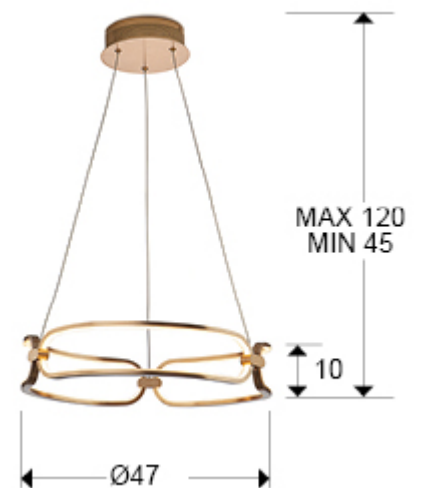

## Colette

Pendants

786621D

Small LED lamp, made of brushed aluminium, rose gold finish. Opal silicone diffusers. Adjustable in length. 37W LED, 3330 lm, 3000 K. DIMMABLE. Remote control included.

This product uses a 0-10V dimmable LED driver, a dimmer and a radio frequency remote control.

### GENERAL INFORMATION

Catalogue: I38 Iluminación  
Page: 27  
EAN Code: 843543532389  
Type: Pendants  
Collection: Colette

### SIZES

Sizes: Ø 47.0 ↓ 10.0 cm  
Height when installed: 45.0/ max. 120.0 cm  
Weight: 1.6 Kg

### SIZES WITH PACKAGING

Weight: 2.6 Kg  
Volume: 0.0500m<sup>3</sup>  
Sizes: ↔ 54.0 ↓ 17.0 ↗ 54.0 cm

---